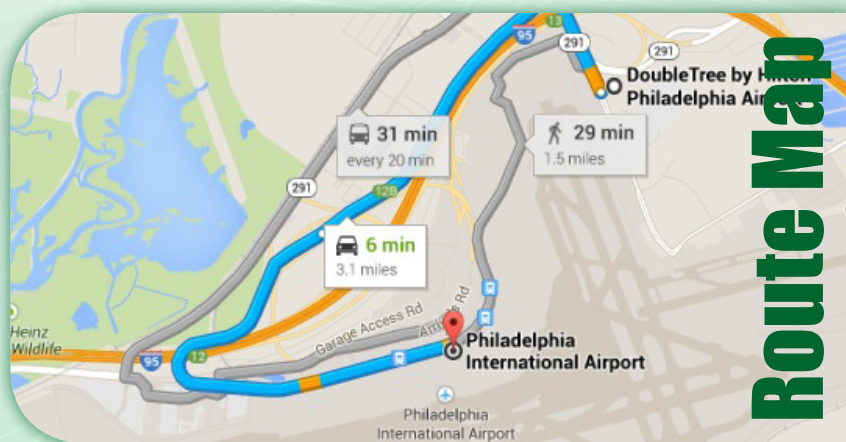

Global Summit on Petroliferous Basins

Philadelphia, USA December 07-09, 2015

Registration & Timings

December 07, 2015 (09:00 AM-06:00 PM)

December 08, 2015 (09:00 AM-06:00 PM)

December 09, 2015 (09:00 AM-06:00 PM)

Group Photo Time

08:00 AM-08:10 AM; December 07, 2015

Site

Philadelphia, USA

Please try your best to arrive in Philadelphia, USA as we will take a group photo for all our guests. If you could not attend, please let us know (petroliferousbasins@conferenceseries.com)

Speakers' PPT

You may submit your presentation to any of our onsite organizers on the day of your talk. If your presentation is not compatible with our laptops, then you may use your own laptop.

Conference Venue Address

DoubleTree by Hilton Philadelphia Airport
4509 Island Ave, Philadelphia
PA 19153, United States

Conference Secretariat

OMICS Group Inc, 2360 Corporate Circle STE 400, Henderson, NV 89074, USA

Phone: +1-888-843-8169, Fax: +1-650-618-1414

Email: petroliferousbasins@conferenceseries.com